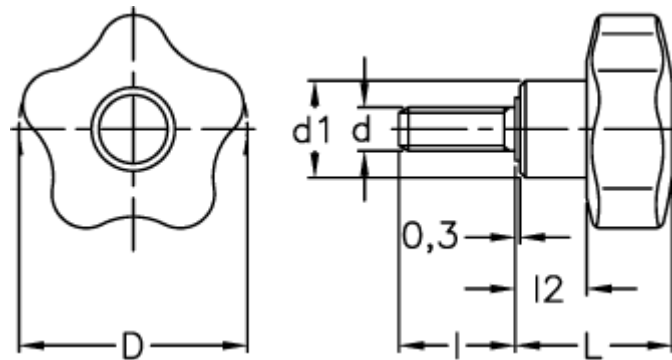

Article number: 23020698233  
Description: E+G Lobe knob  
VCT.25 p-M5x20-C3, grey cap

## Measures

D = 25  
d1 = 13  
d 6g = M5  
l = 20  
L = 19.0  
l2 = 8